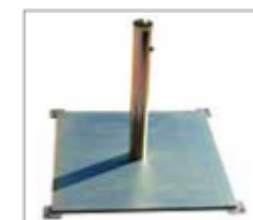

## DETAILS

SHAFT	WOOD Ø 48 mm.
RIBS	WOOD mm. 30x18
WOOD COATING	POLYURETHANE COATING
NUTS, BOLTS, SCREWS	STAINLESS STEEL
VALANCE	AVAILABLE
OPENING/CLOSING	DOUBLE PULLEY
WEIGHT KG.	18 approx

CM.	300x300	200x300	300x400	Ø 300
A	276	276	276	276
B	240	240	240	240
C	62	92	26	126

Misure indicative soggette a variazioni senza preavviso

Base in graniglia  
Grit base  
Ø 65 cm.  
Kg. 75

Base in graniglia  
Grit base  
Ø 60 cm.  
Kg. 50

Base in ferro  
Iron base  
70x70x0,8 cm.  
Kg. 37