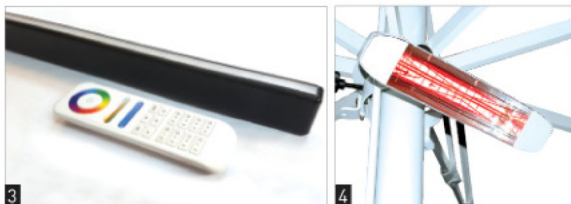

# SPECIFICHE TECNICHE

1 Pouf in ecopelle / Eco-leather pouffe

2 Kit Led con Batteria / Kit Led with Battery

3 Kit Led / Kit Led

4 Riscaldatore Infrarossi 1500 watt IP X5 waterproof  
Infrared Heater 1500 watt IP X5 waterproof