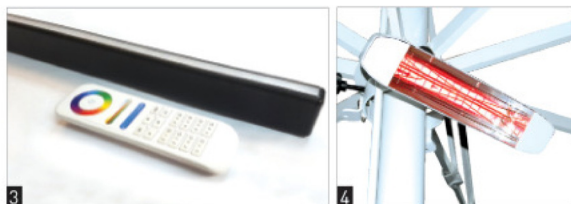

# MAXI ACCESSORI

- 1 Pouf in ecopelle / Eco-leather pouffe
- 2 Kit Led con Batteria / Kit Led with Battery
- 3 Kit Led / Kit Led
- 4 Riscaldatore Infrarossi 1500 watt IP X5 waterproof  
Infrared Heater 1500 watt IP X5 waterproof
- 5 Pannelli laterali di chiusura cm H 240 in tessuto e finestra in cristal trasparente cm H 120 predisposti con velcro di cm 5  
Lateral enclosures cm H 240, acrylic material or PVC, with crystal windows cm H 120. Velcro cm 5 included.